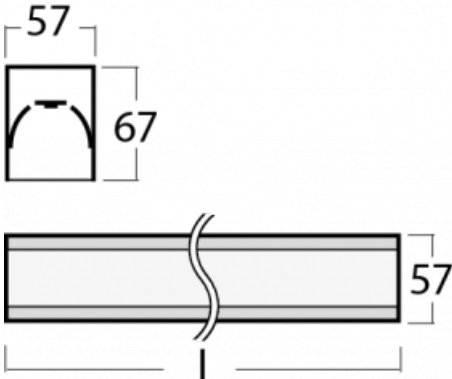

Luminaire

Lina60-S

04S-200K-80GED/830, S

You will appreciate the L-Click system on the Lina60-S luminaire with a direct light distribution, which effectively saves you both time and money. How? The module simply clicks into the profile, so a lot of work is saved during assembly. This solution also prevents the direct touch of the LED technology and lengthens its operating life. The Lina60-S lighting system can be assembled creating endless lines and a big variety of shapes. In addition to great power output, the luminaire also has a great price. It will find its use in commercial, social and public spaces.

Technical drawing

Type of installation	Recessed, Surface, Wall mounted, Suspended, 3 circuit track
Light distribution	Direct
Luminaire shape	Linear
Colour of the luminaires	Silver
Material	Aluminium
Lifetime	L90/B50 50 000 hours
Warranty	5 years
Description of luminaires	Luminaire recessed/surface/wall mounted/suspended/3 circuit track
Dimensions	4488 mm × 57 mm × 67 mm
Weight	12.6 kg
Light source	LED MODUL
Type of optical system	Opal diffuser
Luminous flux*	8430 lm
Colour Temperature	3000 K warm white
Luminous efficacy	142 lm/W
MacAdam Light source	2
Colour rendering index	80
UGR max. X=4H Y=8H, ρ=70,50,20	25

Curve

Luminaire power input* 59.2 W

Connection of the luminaires DALI

Electrical voltage 220-240V

Frequency 50/60Hz

⊕ CE IP 40

*±10 %

Downloads

Installation instructions

Photos

Accessories

00-00300, N
wire suspension
2000mm

00-00301, N
wire suspension
4000mm

00-00302, N
wire suspension
6000mm

00-00354, K
cable 5x0,75 1000mm

00-00355, K
cable 5x0,75 2000mm