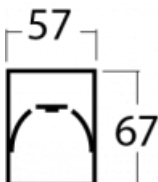

Technical drawing

Type of installation	Recessed, Surface, Wall mounted, Suspended, 3 circuit track

Light distribution	Direct

Luminaire shape	Linear

Colour of the luminaires	Black

Material	Aluminium

Lifetime	L90/B50 50 000 hours

Warranty	60 months

Description of luminaires	Luminaire recessed/surface/wall mounted/suspended/3 circuit track

Dimensions	4488 mm × 57 mm × 67 mm

Weight	12.6 kg

Light source	LED MODUL

Type of optical system	Opal diffuser

Luminous flux	8430 lm ± 10 %

Colour Temperature	3000 K warm white

Luminous efficacy	142 lm/W

MacAdam Light source	2

Colour rendering index	80

UGR max. X=4H Y=8H, ρ=70,50,20	25