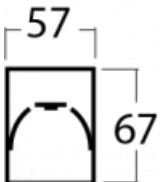

Technical drawing

Type of installation	Recessed, Surface, Wall mounted, Suspended, 3 circuit track
Light distribution	Direct
Luminaire shape	Linear
Colour of the luminaires	Black
Material	Aluminium
Lifetime	L90/B50 50 000 hours
Warranty	60 months
Description of luminaires	Luminaire recessed/surface/wall mounted/suspended/3 circuit track
Dimensions	3366 mm × 57 mm × 67 mm
Weight	8.1 kg
Light source	LED MODUL
Type of optical system	Opal diffuser
Luminous flux	9820 lm ± 10 %
Colour Temperature	4000 K cool white
Luminous efficacy	132 lm/W
MacAdam Light source	2
Colour rendering index	80
UGR max. X=4H Y=8H, ρ=70,50,20	26.6