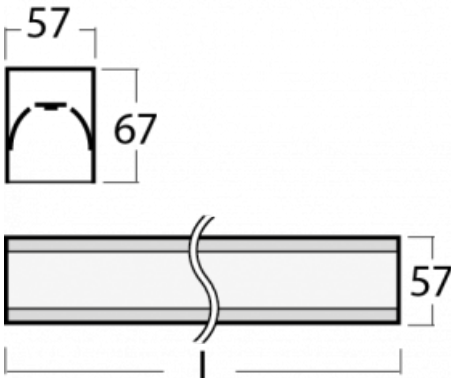

# Lina60-S

04S-200K-60GGE/830, S

EPD®

You will appreciate the L-Click system on the Lina60-S luminaire with a direct light distribution, which effectively saves you both time and money. How? The module simply clicks into the profile, so a lot of work is saved during assembly. This solution also prevents the direct touch of the LED technology and lengthens its operating life. The Lina60-S lighting system can be assembled creating endless lines and a big variety of shapes. In addition to great power output, the luminaire also has a great price. It will find its use in commercial, social and public spaces.

## Technical drawing

|                                   |   |
|-----------------------------------|---|
| Type of installation              | Recessed, Surface, Wall mounted, Suspended, 3 circuit track       |
| Light distribution                | Direct  |
| Luminaire shape                   | Linear  |
| Colour of the luminaires          | Silver  |
| Material                          | Aluminium   |
| Lifetime                          | L90/B50 50 000 hours  |
| Warranty                          | 60 months   |
| Description of luminaires         | Luminaire recessed/surface/wall mounted/suspended/3 circuit track |
| Dimensions                        | 3366 mm × 57 mm × 67 mm   |
| Weight                            | 8.3 kg  |
| Light source                      | LED MODUL   |
| Type of optical system            | Opal diffuser   |
| Luminous flux                     | 9350 lm ± 10 %  |
| Colour Temperature                | 3000 K warm white   |
| Luminous efficacy                 | 126 lm/W  |
| MacAdam Light source              | 2   |
| Colour rendering index            | 80  |
| UGR max. X=4H<br>Y=8H, ρ=70,50,20 | 26.4  |

**04-20900, F**  
bracket for installation  
of suspended type of  
profile as recessed  
trimless

**04-21303, S**  
pendant profile for track  
luminaires; l = 1122mm

**04-21307, S**  
pendant profile for track  
luminaires; l = 2242mm