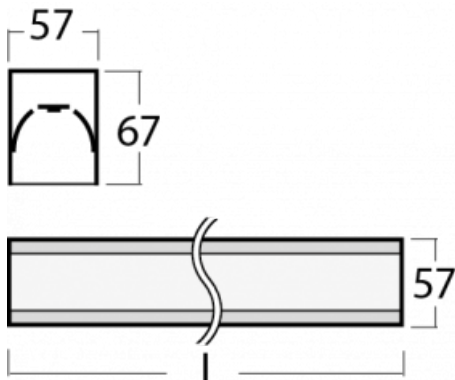

# Lina60-S

04S-200K-60GGE/830, B

**EPD®**

You will appreciate the L-Click system on the Lina60-S luminaire with a direct light distribution, which effectively saves you both time and money. How? The module simply clicks into the profile, so a lot of work is saved during assembly. This solution also prevents the direct touch of the LED technology and lengthens its operating life. The Lina60-S lighting system can be assembled creating endless lines and a big variety of shapes. In addition to great power output, the luminaire also has a great price. It will find its use in commercial, social and public spaces.

**Technical drawing**

Type of installation	Recessed, Surface, Wall mounted, Suspended, 3 circuit track
----------------------	---

Light distribution	Direct
--------------------	--------

Luminaire shape	Linear
-----------------	--------

Description of luminaires	Luminaire recessed/surface/wall mounted/suspended/3 circuit track
---------------------------	---

Dimensions	3366 mm × 57 mm × 67 mm
------------	-------------------------

Weight	8.3 kg
--------	--------