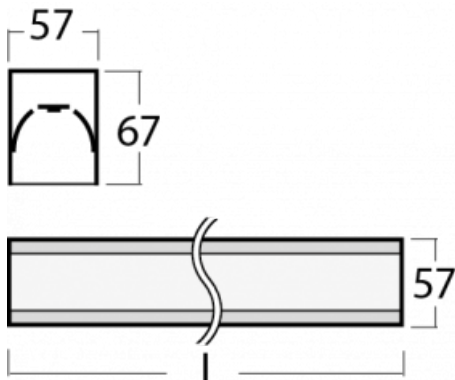

Technical drawing

Type of installation	Recessed, Surface, Wall mounted, Suspended, 3 circuit track

Light distribution	Direct

Luminaire shape	Linear

Colour of the luminaires	White

Material	Aluminium

Lifetime	L90/B50 50 000 hours

Warranty	60 months

Description of luminaires	Luminaire recessed/surface/wall mounted/suspended/3 circuit track

Dimensions	3366 mm × 57 mm × 67 mm

Weight	7.9 kg

Light source	LED MODUL

Type of optical system	Opal diffuser

Luminous flux	9350 lm ± 10 %

Colour Temperature	3000 K warm white

Luminous efficacy	126 lm/W

MacAdam Light source	2

Colour rendering index	80

UGR max. X=4H Y=8H, ρ=70,50,20	26.4