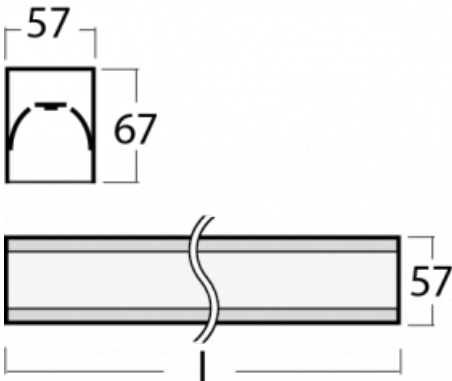

Luminaire

Lina60-S

04S-200K-60GEM3/830, S

EPD®

You will appreciate the L-Click system on the Lina60-S luminaire with a direct light distribution, which effectively saves you both time and money. How? The module simply clicks into the profile, so a lot of work is saved during assembly. This solution also prevents the direct touch of the LED technology and lengthens its operating life. The Lina60-S lighting system can be assembled creating endless lines and a big variety of shapes. In addition to great power output, the luminaire also has a great price. It will find its use in commercial, social and public spaces.

Technical drawing

Type of installation	Recessed, Surface, Wall mounted, Suspended, 3 circuit track
Light distribution	Direct
Luminaire shape	Linear
Colour of the luminaires	Silver
Material	Aluminium
Lifetime	L90/B50 50 000 hours
Warranty	60 months
Description of luminaires	Luminaire recessed/surface/wall mounted/suspended/3 circuit track
Dimensions	3366 mm × 57 mm × 67 mm
Light source	LED MODUL
Type of optical system	Opal diffuser
Luminous flux	6100 lm ± 10 %
Colour Temperature	3000 K warm white
Luminous efficacy	137 lm/W
MacAdam Light source	2
Colour rendering index	80
UGR max. X=4H Y=8H, ρ=70,50,20	24.9

00-20700, S
2 pcs of wall fastening
Lipo/Lina

04-00200, N
straight connector

04-01200, F
Accessory for gear-tray
release

04-20101, S
2xend cap - metal, 5-
conductor terminal box,
grommet

04-20103, S
2xend cap - plastic, 5-
conductor terminal box,
grommet

04-20900, F
bracket for installation
of suspended type of
profile as recessed
trimless

04-21303, S
pendant profile for track
luminaires; l = 1122mm

04-21307, S
pendant profile for track
luminaires; l = 2242mm