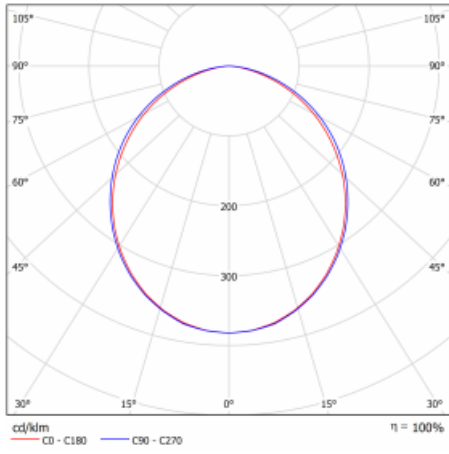

Curve

Luminaire power input 62 W ± 10 %

Connection of the luminaires Electronic ballast non-dimmable with 1h emergency

Electrical voltage 220-240V

Frequency 50/60Hz

⊕ CE IP 40