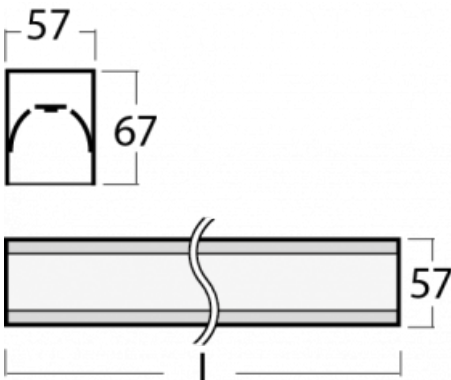

# Lina60-S

04S-200K-50GGM/840, W

EPD®

You will appreciate the L-Click system on the Lina60-S luminaire with a direct light distribution, which effectively saves you both time and money. How? The module simply clicks into the profile, so a lot of work is saved during assembly. This solution also prevents the direct touch of the LED technology and lengthens its operating life. The Lina60-S lighting system can be assembled creating endless lines and a big variety of shapes. In addition to great power output, the luminaire also has a great price. It will find its use in commercial, social and public spaces.

## Technical drawing

Type of installation	Recessed, Surface, Wall mounted, Suspended, 3 circuit track
----------------------	---

Light distribution	Direct
--------------------	--------

Luminaire shape	Linear
-----------------	--------

Description of luminaires	Luminaire recessed/surface/wall mounted/suspended/3 circuit track
---------------------------	---

Dimensions	2805 mm × 57 mm × 67 mm
------------	-------------------------

Weight	7.2 kg
--------	--------

**04-21303, W**  
pendant profile for track  
luminaires; l = 1122mm

**04-21307, W**  
pendant profile for track  
luminaires; l = 2242mm