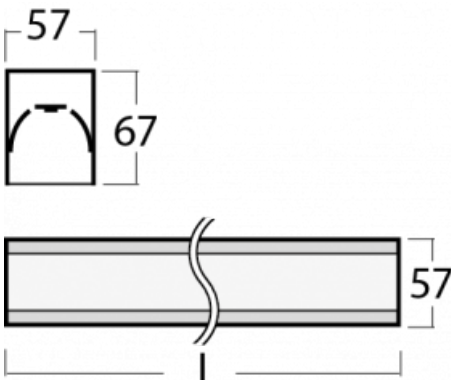

# Lina60-S

04S-200K-50GETD/840, S

EPD®

You will appreciate the L-Click system on the Lina60-S luminaire with a direct light distribution, which effectively saves you both time and money. How? The module simply clicks into the profile, so a lot of work is saved during assembly. This solution also prevents the direct touch of the LED technology and lengthens its operating life. The Lina60-S lighting system can be assembled creating endless lines and a big variety of shapes. In addition to great power output, the luminaire also has a great price. It will find its use in commercial, social and public spaces.

## Technical drawing

Type of installation	Recessed, Surface, Wall mounted, Suspended, 3 circuit track
Light distribution	Direct
Luminaire shape	Linear
Colour of the luminaires	Silver
Material	Aluminium
Lifetime	L90/B50 50 000 hours
Warranty	5 years
Description of luminaires	Luminaire recessed/surface/wall mounted/suspended/3 circuit track
Dimensions	2805 mm × 57 mm × 67 mm
Light source	LED MODUL
Type of optical system	Opal diffuser
Luminous flux*	5340 lm
Colour Temperature	4000 K cool white
Luminous efficacy	144 lm/W
MacAdam Light source	2
Colour rendering index	80
UGR max. X=4H Y=8H, ρ=70,50,20	25.1

**00-00355, K**  
cable 5x0,75 2000mm

**00-00356, K**  
cable 5x0,75 4000mm

**00-00357, K**  
cable 5x0,75 6000mm

**00-00363, K**  
cable 5x1,5 2000mm

**00-00364, K**  
cable 5x1,5 4000mm

**00-00365, K**  
cable 5x1,5 6000mm