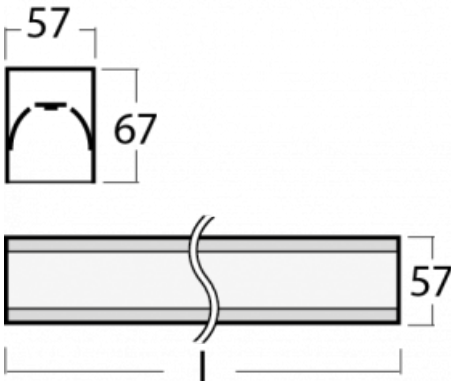

Luminaire

Lina60-S

04S-200K-50GETD/830, W

EPD®

You will appreciate the L-Click system on the Lina60-S luminaire with a direct light distribution, which effectively saves you both time and money. How? The module simply clicks into the profile, so a lot of work is saved during assembly. This solution also prevents the direct touch of the LED technology and lengthens its operating life. The Lina60-S lighting system can be assembled creating endless lines and a big variety of shapes. In addition to great power output, the luminaire also has a great price. It will find its use in commercial, social and public spaces.

Technical drawing

Type of installation	Recessed, Surface, Wall mounted, Suspended, 3 circuit track
Light distribution	Direct
Luminaire shape	Linear
Colour of the luminaires	White
Material	Aluminium
Lifetime	L90/B50 50 000 hours
Warranty	5 years
Description of luminaires	Luminaire recessed/surface/wall mounted/suspended/3 circuit track
Dimensions	2805 mm × 57 mm × 67 mm
Light source	LED MODUL
Type of optical system	Opal diffuser
Luminous flux*	5080 lm
Colour Temperature	3000 K warm white
Luminous efficacy	137 lm/W
MacAdam Light source	2
Colour rendering index	80
UGR max. X=4H Y=8H, ρ=70,50,20	24.9

Installation instructions

Photos

Accessories

00-00300, N
wire suspension
2000mm

00-00301, N
wire suspension
4000mm

00-00302, N
wire suspension
6000mm

00-00354, K
cable 5x0,75 1000mm

00-00355, K
cable 5x0,75 2000mm

00-00356, K
cable 5x0,75 4000mm

00-00357, K
cable 5x0,75 6000mm

00-00363, K
cable 5x1,5 2000mm

00-00364, K
cable 5x1,5 4000mm

00-00365, K
cable 5x1,5 6000mm

00-00366, K
cable 7x0,75 2000mm

00-00367, K
cable 7x0,75 4000mm