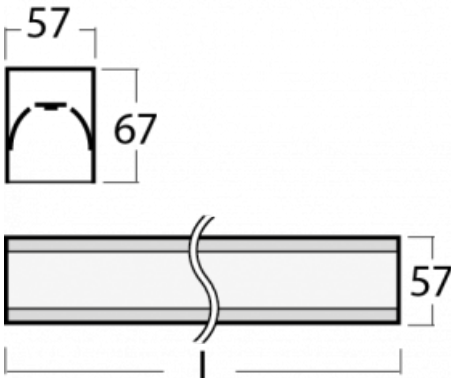

# Lina60-S

04S-200K-50GEM3/840, S

EPD®

You will appreciate the L-Click system on the Lina60-S luminaire with a direct light distribution, which effectively saves you both time and money. How? The module simply clicks into the profile, so a lot of work is saved during assembly. This solution also prevents the direct touch of the LED technology and lengthens its operating life. The Lina60-S lighting system can be assembled creating endless lines and a big variety of shapes. In addition to great power output, the luminaire also has a great price. It will find its use in commercial, social and public spaces.

## Technical drawing

Type of installation	Recessed, Surface, Wall mounted, Suspended, 3 circuit track
Light distribution	Direct
Luminaire shape	Linear
Colour of the luminaires	Silver
Material	Aluminium
Lifetime	L90/B50 50 000 hours
Warranty	60 months
Description of luminaires	Luminaire recessed/surface/wall mounted/suspended/3 circuit track
Dimensions	2805 mm × 57 mm × 67 mm
Light source	LED MODUL
Type of optical system	Opal diffuser
Luminous flux	5340 lm ± 10 %
Colour Temperature	4000 K cool white
Luminous efficacy	144 lm/W
MacAdam Light source	2
Colour rendering index	80
UGR max. X=4H Y=8H, ρ=70,50,20	25.1

**04-21303, S**  
pendant profile for track  
luminaires; I = 1122mm

**04-21307, S**  
pendant profile for track  
luminaires; I = 2242mm