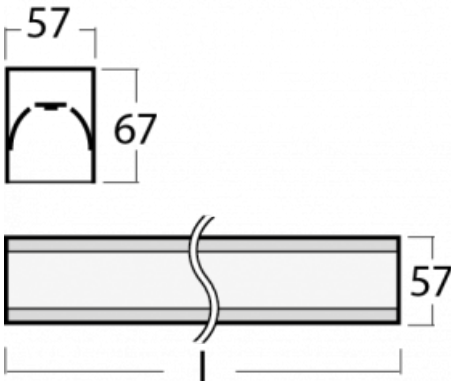

# Lina60-S

04S-200K-50GEE/840, S

EPD®

You will appreciate the L-Click system on the Lina60-S luminaire with a direct light distribution, which effectively saves you both time and money. How? The module simply clicks into the profile, so a lot of work is saved during assembly. This solution also prevents the direct touch of the LED technology and lengthens its operating life. The Lina60-S lighting system can be assembled creating endless lines and a big variety of shapes. In addition to great power output, the luminaire also has a great price. It will find its use in commercial, social and public spaces.

## Technical drawing

Type of installation	Recessed, Surface, Wall mounted, Suspended, 3 circuit track
----------------------	---

Light distribution	Direct
--------------------	--------

Luminaire shape	Linear
-----------------	--------

Description of luminaires	Luminaire recessed/surface/wall mounted/suspended/3 circuit track
---------------------------	---

Dimensions	2805 mm × 57 mm × 67 mm
------------	-------------------------

Weight	6.8 kg
--------	--------