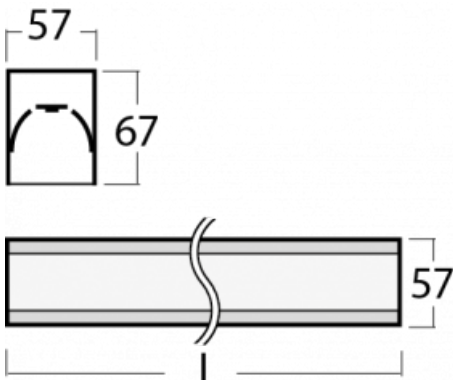

# Lina60-S

04S-200K-50GEE/830, S

EPD®

You will appreciate the L-Click system on the Lina60-S luminaire with a direct light distribution, which effectively saves you both time and money. How? The module simply clicks into the profile, so a lot of work is saved during assembly. This solution also prevents the direct touch of the LED technology and lengthens its operating life. The Lina60-S lighting system can be assembled creating endless lines and a big variety of shapes. In addition to great power output, the luminaire also has a great price. It will find its use in commercial, social and public spaces.

## Technical drawing

Type of installation	Recessed, Surface, Wall mounted, Suspended, 3 circuit track
----------------------	---

Light distribution	Direct
--------------------	--------

Luminaire shape	Linear
-----------------	--------

Description of luminaires	Luminaire recessed/surface/wall mounted/suspended/3 circuit track
---------------------------	---

Dimensions	2805 mm × 57 mm × 67 mm
------------	-------------------------

Weight	6.8 kg
--------	--------