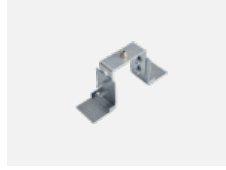

Technical drawing

Type of installation	Recessed, Surface, Wall mounted, Suspended, 3 circuit track
Light distribution	Direct
Luminaire shape	Linear
Colour of the luminaires	Silver
Material	Aluminium
Lifetime	L90/B50 50 000 hours
Warranty	60 months
Description of luminaires	Luminaire recessed/surface/wall mounted/suspended/3 circuit track
Dimensions	2244 mm × 57 mm × 67 mm
Weight	5.5 kg
Light source	LED MODUL
Type of optical system	Opal diffuser
Luminous flux	4060 lm ± 10 %
Colour Temperature	3000 K warm white
Luminous efficacy	137 lm/W
MacAdam Light source	2
Colour rendering index	80
UGR max. X=4H Y=8H, ρ=70,50,20	24.9

Photos

Accessories

00-00300, N
wire suspension
2000mm

00-00301, N
wire suspension
4000mm

00-00302, N
wire suspension
6000mm

00-00370, S
ceiling cup 80x80x32mm

00-00600, F
ceiling fastening for
luminaires 132-5xxK,
04-2000x, 05-2000x,
09-200x - 1 piece

00-20700, S
2 pcs of wall fastening
Lipo/Lina

04-00200, N
straight connector

04-01200, F
Accessory for gear-tray
release

04-20101, S
2xend cap - metal, 5-
conductor terminal box,
grommet

04-20103, S
2xend cap - plastic, 5-
conductor terminal box,
grommet

04-20900, F
bracket for installation
of suspended type of
profile as recessed
trimless

04-21303, S
pendant profile for track
luminaires; l = 1122mm

04-21307, S
pendant profile for track
luminaires; l = 2242mm