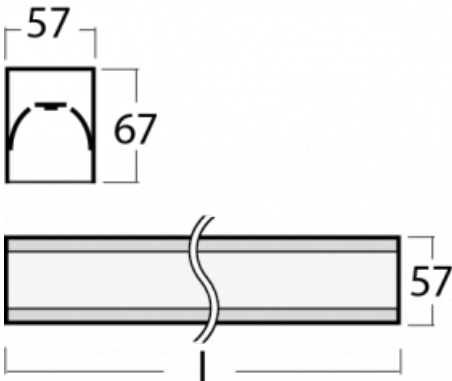

# Lina60-S

04S-200K-40GEE/840, B

EPD®

You will appreciate the L-Click system on the Lina60-S luminaire with a direct light distribution, which effectively saves you both time and money. How? The module simply clicks into the profile, so a lot of work is saved during assembly. This solution also prevents the direct touch of the LED technology and lengthens its operating life. The Lina60-S lighting system can be assembled creating endless lines and a big variety of shapes. In addition to great power output, the luminaire also has a great price. It will find its use in commercial, social and public spaces.

## Technical drawing

Type of installation	Recessed, Surface, Wall mounted, Suspended, 3 circuit track
----------------------	---

Light distribution	Direct
--------------------	--------

Luminaire shape	Linear
-----------------	--------

Description of luminaires	Luminaire recessed/surface/wall mounted/suspended/3 circuit track
---------------------------	---

Dimensions	2244 mm × 57 mm × 67 mm
------------	-------------------------

Weight	5.2 kg
--------	--------