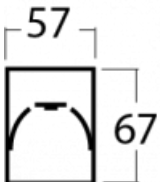

Technical drawing

Type of installation	Recessed, Surface, Wall mounted, Suspended, 3 circuit track

Light distribution	Direct

Luminaire shape	Linear

Colour of the luminaires	Silver

Material	Aluminium

Lifetime	L90/B50 50 000 hours

Warranty	5 years

Description of luminaires	Luminaire recessed/surface/wall mounted/suspended/3 circuit track

Dimensions	1964 mm × 57 mm × 67 mm

Light source	LED MODUL

Type of optical system	Opal diffuser

Luminous flux*	5720 lm

Colour Temperature	4000 K cool white

Luminous efficacy	132 lm/W

MacAdam Light source	2

Colour rendering index	80

UGR max. X=4H Y=8H, ρ=70,50,20	26.5