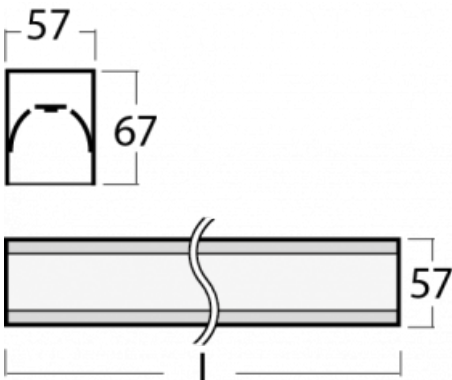

# Lina60-S

04S-200K-35GGD/830, S

**EPD®**

You will appreciate the L-Click system on the Lina60-S luminaire with a direct light distribution, which effectively saves you both time and money. How? The module simply clicks into the profile, so a lot of work is saved during assembly. This solution also prevents the direct touch of the LED technology and lengthens its operating life. The Lina60-S lighting system can be assembled creating endless lines and a big variety of shapes. In addition to great power output, the luminaire also has a great price. It will find its use in commercial, social and public spaces.

**Technical drawing**

Type of installation	Recessed, Surface, Wall mounted, Suspended, 3 circuit track
----------------------	---

Light distribution	Direct
--------------------	--------

Luminaire shape	Linear
-----------------	--------

Description of luminaires	Luminaire recessed/surface/wall mounted/suspended/3 circuit track
---------------------------	---

Dimensions	1964 mm × 57 mm × 67 mm
------------	-------------------------

Weight	4.7 kg
--------	--------