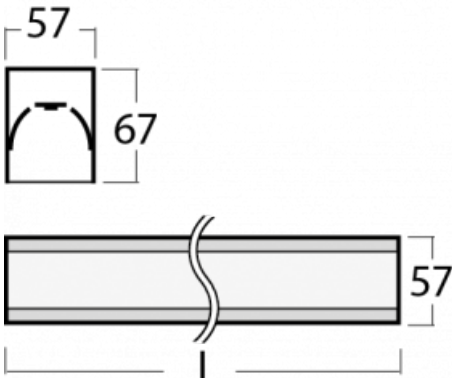

# Lina60-S

04S-200K-35GETD/840, W

EPD®

You will appreciate the L-Click system on the Lina60-S luminaire with a direct light distribution, which effectively saves you both time and money. How? The module simply clicks into the profile, so a lot of work is saved during assembly. This solution also prevents the direct touch of the LED technology and lengthens its operating life. The Lina60-S lighting system can be assembled creating endless lines and a big variety of shapes. In addition to great power output, the luminaire also has a great price. It will find its use in commercial, social and public spaces.

## Technical drawing

Type of installation	Recessed, Surface, Wall mounted, Suspended, 3 circuit track
----------------------	-------------------------------------------------------------

Light distribution	Direct
--------------------	--------

Dimensions	1964 mm × 57 mm × 67 mm
------------	-------------------------

Weight	4.8 kg
--------	--------

Light source	LED MODUL
--------------	-----------

Type of optical system	Opal diffuser
------------------------	---------------