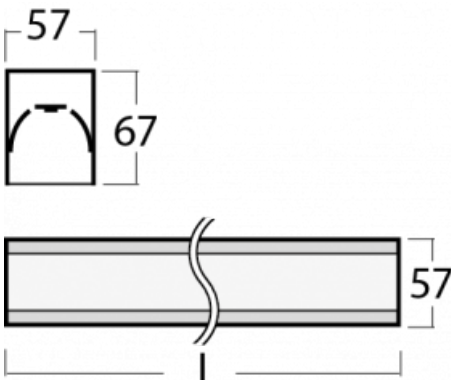

Luminaire

Lina60-S

04S-200K-35GEM/840, B

EPD®

You will appreciate the L-Click system on the Lina60-S luminaire with a direct light distribution, which effectively saves you both time and money. How? The module simply clicks into the profile, so a lot of work is saved during assembly. This solution also prevents the direct touch of the LED technology and lengthens its operating life. The Lina60-S lighting system can be assembled creating endless lines and a big variety of shapes. In addition to great power output, the luminaire also has a great price. It will find its use in commercial, social and public spaces.

Technical drawing

Type of installation	Recessed, Surface, Wall mounted, Suspended, 3 circuit track
Light distribution	Direct
Luminaire shape	Linear
Colour of the luminaires	Black
Material	Aluminium
Lifetime	L90/B50 50 000 hours
Warranty	60 months
Description of luminaires	Luminaire recessed/surface/wall mounted/suspended/3 circuit track
Dimensions	1964 mm × 57 mm × 67 mm
Weight	5 kg
Light source	LED MODUL
Type of optical system	Opal diffuser
Luminous flux	3740 lm ± 10 %
Colour Temperature	4000 K cool white
Luminous efficacy	144 lm/W
MacAdam Light source	2
Colour rendering index	80
UGR max. X=4H Y=8H, ρ=70,50,20	25.1

04-20900, F
bracket for installation
of suspended type of
profile as recessed
trimless

04-21303, B
pendant profile for track
luminaires; l = 1122mm

04-21307, B
pendant profile for track
luminaires; l = 2242mm