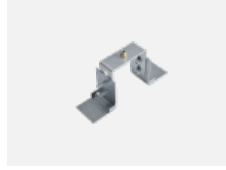

# Lina60-S

04S-200K-35GEM/830, B

EPD®

You will appreciate the L-Click system on the Lina60-S luminaire with a direct light distribution, which effectively saves you both time and money. How? The module simply clicks into the profile, so a lot of work is saved during assembly. This solution also prevents the direct touch of the LED technology and lengthens its operating life. The Lina60-S lighting system can be assembled creating endless lines and a big variety of shapes. In addition to great power output, the luminaire also has a great price. It will find its use in commercial, social and public spaces.

## Downloads

Installation instructions

Photos

**Accessories**

**00-00300, N**  
wire suspension  
2000mm

**00-00301, N**  
wire suspension  
4000mm

**00-00302, N**  
wire suspension  
6000mm

**00-00370, B**  
ceiling cup 80x80x32mm

**00-00600, F**  
ceiling fastening for  
luminaires 132-5xxK,  
04-2000x, 05-2000x,  
09-200x - 1 piece

**00-20700, B**  
2 pcs of wall fastening  
Lipo/Lina

**04-00200, N**  
straight connector

**04-01200, F**  
Accessory for gear-tray  
release

**04-20101, B**  
2xend cap - metal, 5-  
conductor terminal box,  
grommet

**04-20103, B**  
2xend cap - plastic, 5-  
conductor terminal box,  
grommet

**04-20900, F**  
bracket for installation  
of suspended type of  
profile as recessed  
trimless