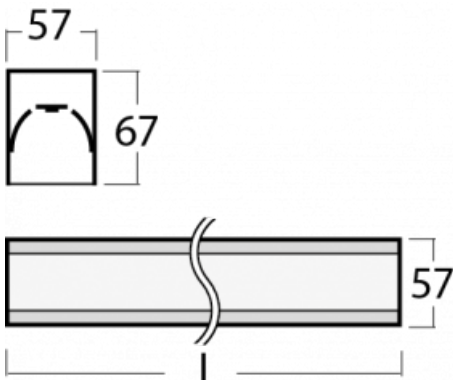

Luminaire

Lina60-S

04S-200K-35GED/830, S

EPD®

You will appreciate the L-Click system on the Lina60-S luminaire with a direct light distribution, which effectively saves you both time and money. How? The module simply clicks into the profile, so a lot of work is saved during assembly. This solution also prevents the direct touch of the LED technology and lengthens its operating life. The Lina60-S lighting system can be assembled creating endless lines and a big variety of shapes. In addition to great power output, the luminaire also has a great price. It will find its use in commercial, social and public spaces.

Technical drawing

Type of installation	Recessed, Surface, Wall mounted, Suspended, 3 circuit track
Light distribution	Direct
Luminaire shape	Linear
Colour of the luminaires	Silver
Material	Aluminium
Lifetime	L90/B50 50 000 hours
Warranty	5 years
Description of luminaires	Luminaire recessed/surface/wall mounted/suspended/3 circuit track
Dimensions	1964 mm × 57 mm × 67 mm
Light source	LED MODUL
Type of optical system	Opal diffuser
Luminous flux*	3560 lm
Colour Temperature	3000 K warm white
Luminous efficacy	137 lm/W
MacAdam Light source	2
Colour rendering index	80
UGR max. X=4H Y=8H, ρ=70,50,20	24.9

Curve

Luminaire power input* 25.9 W

Connection of the luminaires DALI

Electrical voltage 220-240V

Frequency 50/60Hz

⊕ CE IP 40

*±10 %

Downloads

00-00356, K
cable 5x0,75 4000mm

00-00357, K
cable 5x0,75 6000mm

00-00363, K
cable 5x1,5 2000mm

00-00364, K
cable 5x1,5 4000mm

00-00365, K
cable 5x1,5 6000mm

00-00366, K
cable 7x0,75 2000mm

00-00367, K
cable 7x0,75 4000mm