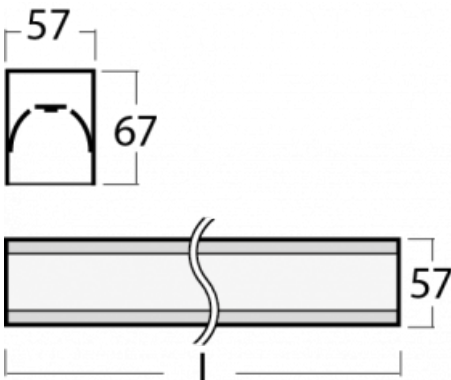

Luminaire

Lina60-S

04S-200K-30GGTD/840, S

EPD®

You will appreciate the L-Click system on the Lina60-S luminaire with a direct light distribution, which effectively saves you both time and money. How? The module simply clicks into the profile, so a lot of work is saved during assembly. This solution also prevents the direct touch of the LED technology and lengthens its operating life. The Lina60-S lighting system can be assembled creating endless lines and a big variety of shapes. In addition to great power output, the luminaire also has a great price. It will find its use in commercial, social and public spaces.

Technical drawing

Type of installation	Recessed, Surface, Wall mounted, Suspended, 3 circuit track
Light distribution	Direct
Luminaire shape	Linear
Colour of the luminaires	Silver
Material	Aluminium
Lifetime	L90/B50 50 000 hours
Warranty	60 months
Description of luminaires	Luminaire recessed/surface/wall mounted/suspended/3 circuit track
Dimensions	1683 mm × 57 mm × 67 mm
Light source	LED MODUL
Type of optical system	Opal diffuser
Luminous flux	4910 lm ± 10 %
Colour Temperature	4000 K cool white
Luminous efficacy	132 lm/W
MacAdam Light source	2
Colour rendering index	80
UGR max. X=4H Y=8H, ρ=70,50,20	26.6

00-00357, K
cable 5x0,75 6000mm

00-00363, K
cable 5x1,5 2000mm

00-00364, K
cable 5x1,5 4000mm

00-00365, K
cable 5x1,5 6000mm

00-00366, K
cable 7x0,75 2000mm

00-00367, K
cable 7x0,75 4000mm

00-00368, K
cable 7x0,75 6000mm