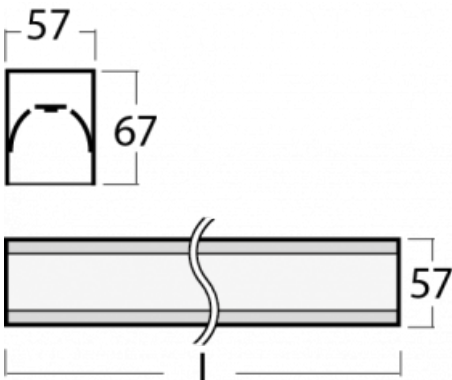

Luminaire

Lina60-S

04S-200K-30GGTD/840, B

EPD®

You will appreciate the L-Click system on the Lina60-S luminaire with a direct light distribution, which effectively saves you both time and money. How? The module simply clicks into the profile, so a lot of work is saved during assembly. This solution also prevents the direct touch of the LED technology and lengthens its operating life. The Lina60-S lighting system can be assembled creating endless lines and a big variety of shapes. In addition to great power output, the luminaire also has a great price. It will find its use in commercial, social and public spaces.

Technical drawing

Type of installation	Recessed, Surface, Wall mounted, Suspended, 3 circuit track
Light distribution	Direct
Luminaire shape	Linear
Colour of the luminaires	Black
Material	Aluminium
Lifetime	L90/B50 50 000 hours
Warranty	5 years
Description of luminaires	Luminaire recessed/surface/wall mounted/suspended/3 circuit track
Dimensions	1683 mm × 57 mm × 67 mm
Light source	LED MODUL
Type of optical system	Opal diffuser
Luminous flux*	4910 lm
Colour Temperature	4000 K cool white
Luminous efficacy	132 lm/W
MacAdam Light source	2
Colour rendering index	80
UGR max. X=4H Y=8H, ρ=70,50,20	26.6

00-00356, K
cable 5x0,75 4000mm

00-00357, K
cable 5x0,75 6000mm

00-00363, K
cable 5x1,5 2000mm

00-00364, K
cable 5x1,5 4000mm

00-00365, K
cable 5x1,5 6000mm

00-00366, K
cable 7x0,75 2000mm

00-00367, K
cable 7x0,75 4000mm