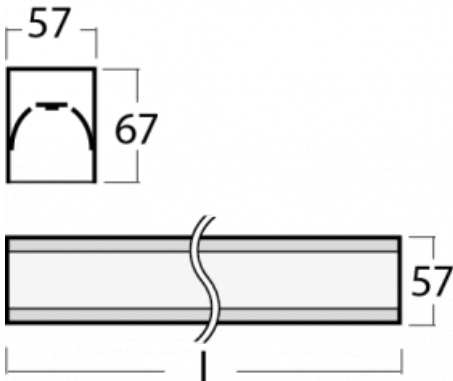

Luminaire

Lina60-S

04S-200K-30GGTD/830, W

EPD®

You will appreciate the L-Click system on the Lina60-S luminaire with a direct light distribution, which effectively saves you both time and money. How? The module simply clicks into the profile, so a lot of work is saved during assembly. This solution also prevents the direct touch of the LED technology and lengthens its operating life. The Lina60-S lighting system can be assembled creating endless lines and a big variety of shapes. In addition to great power output, the luminaire also has a great price. It will find its use in commercial, social and public spaces.

Technical drawing

Type of installation	Recessed, Surface, Wall mounted, Suspended, 3 circuit track
----------------------	---

Light distribution	Direct
--------------------	--------

Luminaire shape	Linear
-----------------	--------

Description of luminaires	Luminaire recessed/surface/wall mounted/suspended/3 circuit track
---------------------------	---

Dimensions	1683 mm × 57 mm × 67 mm
------------	-------------------------

Weight	4 kg
--------	------