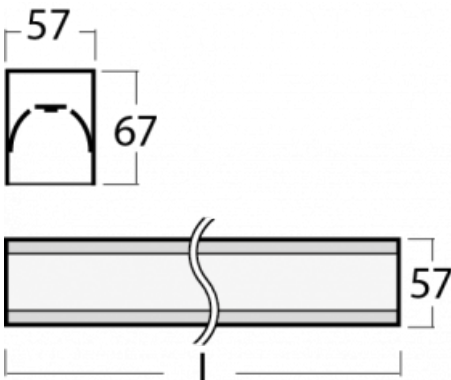

Luminaire

Lina60-S

04S-200K-30GGTD/830, B

EPD®

You will appreciate the L-Click system on the Lina60-S luminaire with a direct light distribution, which effectively saves you both time and money. How? The module simply clicks into the profile, so a lot of work is saved during assembly. This solution also prevents the direct touch of the LED technology and lengthens its operating life. The Lina60-S lighting system can be assembled creating endless lines and a big variety of shapes. In addition to great power output, the luminaire also has a great price. It will find its use in commercial, social and public spaces.

Technical drawing

Type of installation	Recessed, Surface, Wall mounted, Suspended, 3 circuit track
Light distribution	Direct
Luminaire shape	Linear
Colour of the luminaires	Black
Material	Aluminium
Lifetime	L90/B50 50 000 hours
Warranty	5 years
Description of luminaires	Luminaire recessed/surface/wall mounted/suspended/3 circuit track
Dimensions	1683 mm × 57 mm × 67 mm
Light source	LED MODUL
Type of optical system	Opal diffuser
Luminous flux*	4670 lm
Colour Temperature	3000 K warm white
Luminous efficacy	126 lm/W
MacAdam Light source	2
Colour rendering index	80
UGR max. X=4H Y=8H, ρ=70,50,20	26.4

00-00356, K
cable 5x0,75 4000mm

00-00357, K
cable 5x0,75 6000mm

00-00363, K
cable 5x1,5 2000mm

00-00364, K
cable 5x1,5 4000mm

00-00365, K
cable 5x1,5 6000mm

00-00366, K
cable 7x0,75 2000mm

00-00367, K
cable 7x0,75 4000mm