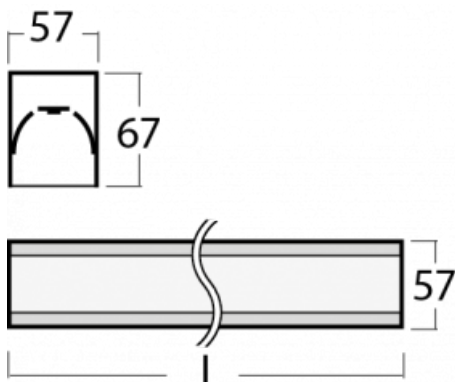

# Lina60-S

04S-200K-30GGE/840, W

EPD®

You will appreciate the L-Click system on the Lina60-S luminaire with a direct light distribution, which effectively saves you both time and money. How? The module simply clicks into the profile, so a lot of work is saved during assembly. This solution also prevents the direct touch of the LED technology and lengthens its operating life. The Lina60-S lighting system can be assembled creating endless lines and a big variety of shapes. In addition to great power output, the luminaire also has a great price. It will find its use in commercial, social and public spaces.

## Technical drawing

Type of installation	Recessed, Surface, Wall mounted, Suspended, 3 circuit track
Light distribution	Direct
Luminaire shape	Linear
Colour of the luminaires	White
Material	Aluminium
Lifetime	L90/B50 50 000 hours
Warranty	5 years
Description of luminaires	Luminaire recessed/surface/wall mounted/suspended/3 circuit track
Dimensions	1683 mm × 57 mm × 67 mm
Weight	4 kg
Light source	LED MODUL
Type of optical system	Opal diffuser
Luminous flux*	4910 lm
Colour Temperature	4000 K cool white
Luminous efficacy	132 lm/W
MacAdam Light source	2
Colour rendering index	80
UGR max. X=4H Y=8H, ρ=70,50,20	26.6