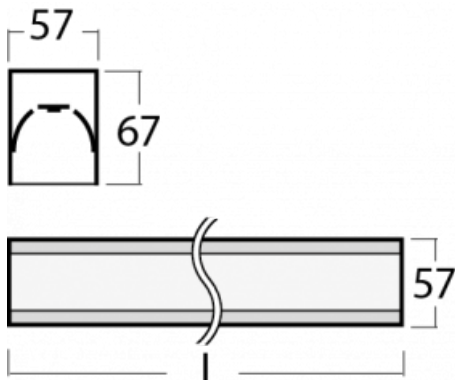

# Lina60-S

04S-200K-30GGE/840, S

EPD®

You will appreciate the L-Click system on the Lina60-S luminaire with a direct light distribution, which effectively saves you both time and money. How? The module simply clicks into the profile, so a lot of work is saved during assembly. This solution also prevents the direct touch of the LED technology and lengthens its operating life. The Lina60-S lighting system can be assembled creating endless lines and a big variety of shapes. In addition to great power output, the luminaire also has a great price. It will find its use in commercial, social and public spaces.

## Technical drawing

Type of installation	Recessed, Surface, Wall mounted, Suspended, 3 circuit track
----------------------	---

Light distribution	Direct
--------------------	--------

Luminaire shape	Linear
-----------------	--------

Description of luminaires	Luminaire recessed/surface/wall mounted/suspended/3 circuit track
---------------------------	---

Dimensions	1683 mm × 57 mm × 67 mm
------------	-------------------------

Weight	4 kg
--------	------