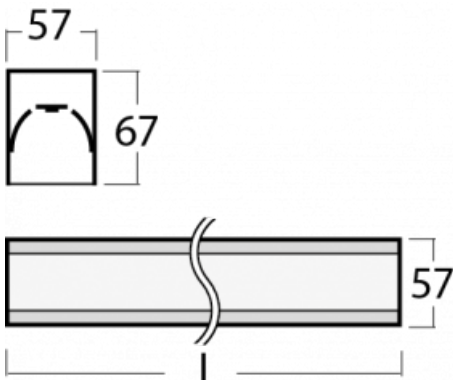

Luminaire

Lina60-S

04S-200K-30GGE/830, S

EPD®

You will appreciate the L-Click system on the Lina60-S luminaire with a direct light distribution, which effectively saves you both time and money. How? The module simply clicks into the profile, so a lot of work is saved during assembly. This solution also prevents the direct touch of the LED technology and lengthens its operating life. The Lina60-S lighting system can be assembled creating endless lines and a big variety of shapes. In addition to great power output, the luminaire also has a great price. It will find its use in commercial, social and public spaces.

Technical drawing

Type of installation	Recessed, Surface, Wall mounted, Suspended, 3 circuit track
----------------------	---

Light distribution	Direct
--------------------	--------

Luminaire shape	Linear
-----------------	--------

Description of luminaires	Luminaire recessed/surface/wall mounted/suspended/3 circuit track
---------------------------	---

Dimensions	1683 mm × 57 mm × 67 mm
------------	-------------------------

Weight	4 kg
--------	------

04-21303, S
pendant profile for track
luminaires; l = 1122mm

04-21307, S
pendant profile for track
luminaires; l = 2242mm