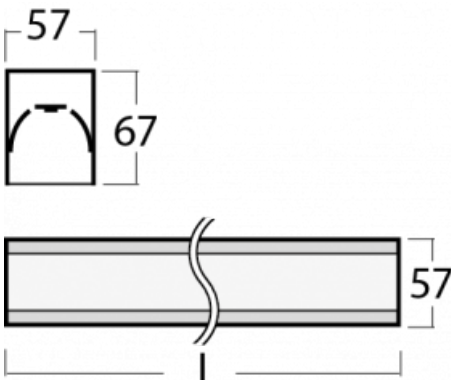

# Lina60-S

04S-200K-30GEE/840, S

EPD®

You will appreciate the L-Click system on the Lina60-S luminaire with a direct light distribution, which effectively saves you both time and money. How? The module simply clicks into the profile, so a lot of work is saved during assembly. This solution also prevents the direct touch of the LED technology and lengthens its operating life. The Lina60-S lighting system can be assembled creating endless lines and a big variety of shapes. In addition to great power output, the luminaire also has a great price. It will find its use in commercial, social and public spaces.

## Technical drawing

Type of installation	Recessed, Surface, Wall mounted, Suspended, 3 circuit track
----------------------	---

Light distribution	Direct
--------------------	--------

Luminaire shape	Linear
-----------------	--------

Description of luminaires	Luminaire recessed/surface/wall mounted/suspended/3 circuit track
---------------------------	---

Dimensions	1683 mm × 57 mm × 67 mm
------------	-------------------------

Weight	3.9 kg
--------	--------