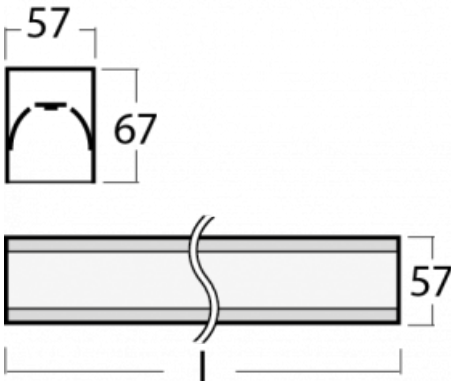

Luminaire

Lina60-S

04S-200K-30GED/840, B

EPD®

You will appreciate the L-Click system on the Lina60-S luminaire with a direct light distribution, which effectively saves you both time and money. How? The module simply clicks into the profile, so a lot of work is saved during assembly. This solution also prevents the direct touch of the LED technology and lengthens its operating life. The Lina60-S lighting system can be assembled creating endless lines and a big variety of shapes. In addition to great power output, the luminaire also has a great price. It will find its use in commercial, social and public spaces.

Technical drawing

Type of installation	Recessed, Surface, Wall mounted, Suspended, 3 circuit track
----------------------	-------------------------------------------------------------

Light distribution	Direct
--------------------	--------

Dimensions	1683 mm × 57 mm × 67 mm
------------	-------------------------

Weight	4 kg
--------	------

Light source	LED MODUL
--------------	-----------

Type of optical system	Opal diffuser
------------------------	---------------