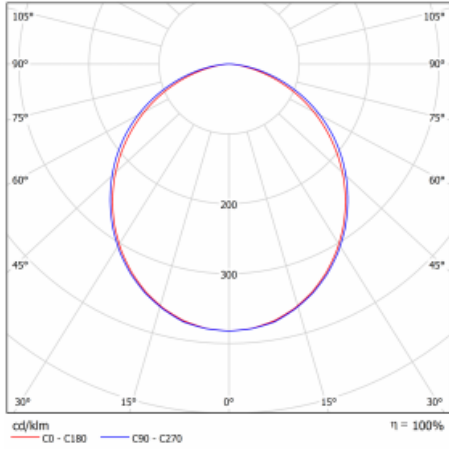

Curve

Luminaire power input* 31 W

Connection of the luminaires ON/OFF + 3h emergency

Electrical voltage 220-240V

Frequency 50/60Hz

⊕ CE IP 40

*±10 %