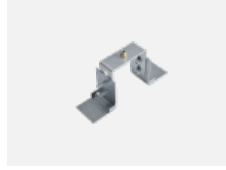

Technical drawing

| | |
|-----------------------------------|---|
| Type of installation | Recessed, Surface, Wall mounted, Suspended, 3 circuit track |
| Light distribution | Direct |
| Luminaire shape | Linear |
| Colour of the luminaires | Black |
| Material | Aluminium |
| Lifetime | L90/B50 50 000 hours |
| Warranty | 60 months |
| Description of luminaires | Luminaire recessed/surface/wall mounted/suspended/3 circuit track |
| Dimensions | 1403 mm × 57 mm × 67 mm |
| Light source | LED MODUL |
| Type of optical system | Opal diffuser |
| Luminous flux | 3890 lm ± 10 % |
| Colour Temperature | 3000 K warm white |
| Luminous efficacy | 125 lm/W |
| MacAdam Light source | 2 |
| Colour rendering index | 80 |
| UGR max. X=4H Y=8H, ρ=70,50,20 | 26.4 |

Photos

Accessories

00-00300, N
wire suspension
2000mm

00-00301, N
wire suspension
4000mm

00-00302, N
wire suspension
6000mm

00-00370, B
ceiling cup 80x80x32mm

00-00600, F
ceiling fastening for
luminaires 132-5xxK,
04-2000x, 05-2000x,
09-200x – 1 piece

00-20700, B
2 pcs of wall fastening
Lipo/Lina

04-00200, N
straight connector

04-01200, F
Accessory for gear-tray
release

04-20101, B
2xend cap - metal, 5-
conductor terminal box,
grommet

04-20103, B
2xend cap - plastic, 5-
conductor terminal box,
grommet

04-20900, F
bracket for installation
of suspended type of
profile as recessed
trimless

04-21303, B
pendant profile for track
luminaires; l = 1122mm

04-21307, B
pendant profile for track
luminaires; l = 2242mm