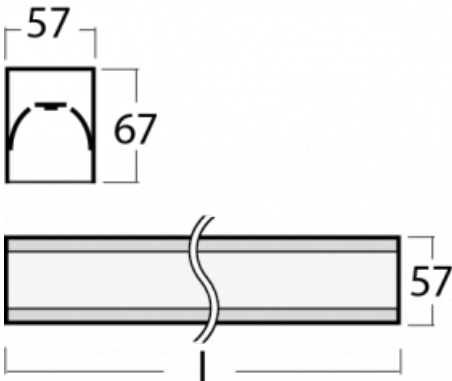

Luminaire

Lina60-S

04S-200K-25GGM/830, S

EPD®

You will appreciate the L-Click system on the Lina60-S luminaire with a direct light distribution, which effectively saves you both time and money. How? The module simply clicks into the profile, so a lot of work is saved during assembly. This solution also prevents the direct touch of the LED technology and lengthens its operating life. The Lina60-S lighting system can be assembled creating endless lines and a big variety of shapes. In addition to great power output, the luminaire also has a great price. It will find its use in commercial, social and public spaces.

Technical drawing

Type of installation	Recessed, Surface, Wall mounted, Suspended, 3 circuit track
Light distribution	Direct
Luminaire shape	Linear
Colour of the luminaires	Silver
Material	Aluminium
Lifetime	L90/B50 50 000 hours
Warranty	5 years
Description of luminaires	Luminaire recessed/surface/wall mounted/suspended/3 circuit track
Dimensions	1403 mm × 57 mm × 67 mm
Weight	3.6 kg
Light source	LED MODUL
Type of optical system	Opal diffuser
Luminous flux*	3890 lm
Colour Temperature	3000 K warm white
Luminous efficacy	125 lm/W
MacAdam Light source	2
Colour rendering index	80
UGR max. X=4H Y=8H, ρ=70,50,20	26.4

00-20700, S
2 pcs of wall fastening
Lipo/Lina

04-00200, N
straight connector

04-01200, F
Accessory for gear-tray
release

04-20101, S
2xend cap - metal, 5-
conductor terminal box,
grommet

04-20103, S
2xend cap - plastic, 5-
conductor terminal box,
grommet

04-20900, F
bracket for installation
of suspended type of
profile as recessed
trimless

04-21303, S
pendant profile for track
luminaires; l = 1122mm

04-21307, S
pendant profile for track
luminaires; l = 2242mm