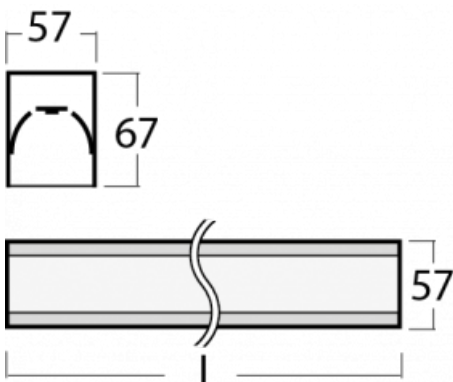

Luminaire

Lina60-S

04S-200K-25GETD/840, S

EPD®

You will appreciate the L-Click system on the Lina60-S luminaire with a direct light distribution, which effectively saves you both time and money. How? The module simply clicks into the profile, so a lot of work is saved during assembly. This solution also prevents the direct touch of the LED technology and lengthens its operating life. The Lina60-S lighting system can be assembled creating endless lines and a big variety of shapes. In addition to great power output, the luminaire also has a great price. It will find its use in commercial, social and public spaces.

Technical drawing

Type of installation	Recessed, Surface, Wall mounted, Suspended, 3 circuit track
Light distribution	Direct
Luminaire shape	Linear
Colour of the luminaires	Silver
Material	Aluminium
Lifetime	L90/B50 50 000 hours
Warranty	60 months
Description of luminaires	Luminaire recessed/surface/wall mounted/suspended/3 circuit track
Dimensions	1403 mm × 57 mm × 67 mm
Light source	LED MODUL
Type of optical system	Opal diffuser
Luminous flux	2670 lm ± 10 %
Colour Temperature	4000 K cool white
Luminous efficacy	144 lm/W
MacAdam Light source	2
Colour rendering index	80
UGR max. X=4H Y=8H, ρ=70,50,20	24.4

00-00357, K
cable 5x0,75 6000mm

00-00363, K
cable 5x1,5 2000mm

00-00364, K
cable 5x1,5 4000mm

00-00365, K
cable 5x1,5 6000mm

00-00366, K
cable 7x0,75 2000mm

00-00367, K
cable 7x0,75 4000mm

00-00368, K
cable 7x0,75 6000mm