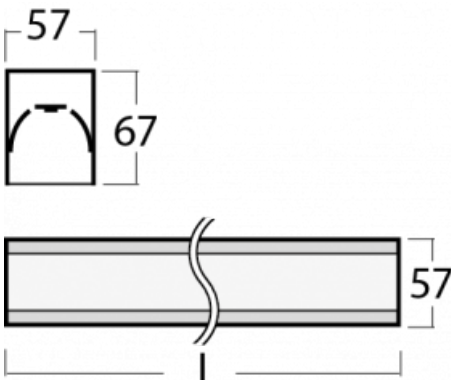

Luminaire

Lina60-S

04S-200K-25GEE/830, W

EPD®

You will appreciate the L-Click system on the Lina60-S luminaire with a direct light distribution, which effectively saves you both time and money. How? The module simply clicks into the profile, so a lot of work is saved during assembly. This solution also prevents the direct touch of the LED technology and lengthens its operating life. The Lina60-S lighting system can be assembled creating endless lines and a big variety of shapes. In addition to great power output, the luminaire also has a great price. It will find its use in commercial, social and public spaces.

Technical drawing

Type of installation	Recessed, Surface, Wall mounted, Suspended, 3 circuit track
----------------------	---

Light distribution	Direct
--------------------	--------

Luminaire shape	Linear
-----------------	--------

Description of luminaires	Luminaire recessed/surface/wall mounted/suspended/3 circuit track
---------------------------	---

Dimensions	1403 mm × 57 mm × 67 mm
------------	-------------------------

Weight	3.4 kg
--------	--------

04-21303, W
pendant profile for track
luminaires; l = 1122mm

04-21307, W
pendant profile for track
luminaires; l = 2242mm