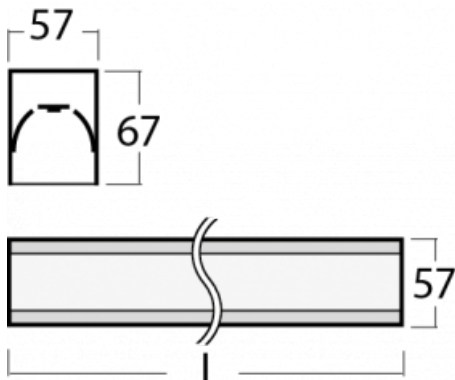

Luminaire

Lina60-S

04S-200K-25GEE/830, B

EPD®

You will appreciate the L-Click system on the Lina60-S luminaire with a direct light distribution, which effectively saves you both time and money. How? The module simply clicks into the profile, so a lot of work is saved during assembly. This solution also prevents the direct touch of the LED technology and lengthens its operating life. The Lina60-S lighting system can be assembled creating endless lines and a big variety of shapes. In addition to great power output, the luminaire also has a great price. It will find its use in commercial, social and public spaces.

Technical drawing

Type of installation	Recessed, Surface, Wall mounted, Suspended, 3 circuit track
Light distribution	Direct
Luminaire shape	Linear
Colour of the luminaires	Black
Material	Aluminium
Lifetime	L90/B50 50 000 hours
Warranty	60 months
Description of luminaires	Luminaire recessed/surface/wall mounted/suspended/3 circuit track
Dimensions	1403 mm × 57 mm × 67 mm
Weight	3.4 kg
Light source	LED MODUL
Type of optical system	Opal diffuser
Luminous flux	2540 lm ± 10 %
Colour Temperature	3000 K warm white
Luminous efficacy	137 lm/W
MacAdam Light source	2
Colour rendering index	80
UGR max. X=4H Y=8H, ρ=70,50,20	24.2

04-21303, B
pendant profile for track
luminaires; l = 1122mm

04-21307, B
pendant profile for track
luminaires; l = 2242mm