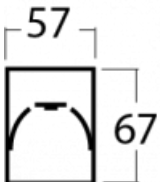

Technical drawing

Type of installation	Recessed, Surface, Wall mounted, Suspended, 3 circuit track

Light distribution	Direct

Luminaire shape	Linear

Colour of the luminaires	White

Material	Aluminium

Lifetime	L90/B50 50 000 hours

Warranty	60 months

Description of luminaires	Luminaire recessed/surface/wall mounted/suspended/3 circuit track

Dimensions	1403 mm × 57 mm × 67 mm

Weight	3.5 kg

Light source	LED MODUL

Type of optical system	Opal diffuser

Luminous flux	2540 lm ± 10 %

Colour Temperature	3000 K warm white

Luminous efficacy	137 lm/W

MacAdam Light source	2

Colour rendering index	80

UGR max. X=4H Y=8H, ρ=70,50,20	24.2