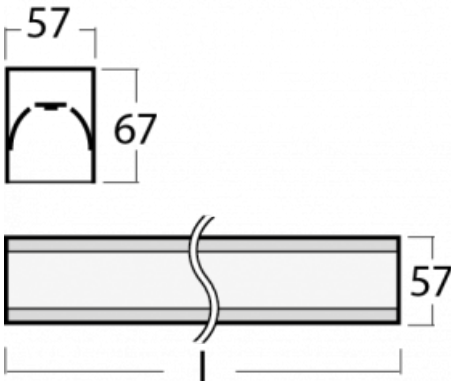

Luminaire

Lina60-S

04S-200K-25GED/830, B

EPD®

You will appreciate the L-Click system on the Lina60-S luminaire with a direct light distribution, which effectively saves you both time and money. How? The module simply clicks into the profile, so a lot of work is saved during assembly. This solution also prevents the direct touch of the LED technology and lengthens its operating life. The Lina60-S lighting system can be assembled creating endless lines and a big variety of shapes. In addition to great power output, the luminaire also has a great price. It will find its use in commercial, social and public spaces.

Technical drawing

Type of installation	Recessed, Surface, Wall mounted, Suspended, 3 circuit track
----------------------	---

Light distribution	Direct
--------------------	--------

Luminaire shape	Linear
-----------------	--------

Description of luminaires	Luminaire recessed/surface/wall mounted/suspended/3 circuit track
---------------------------	---

Dimensions	1403 mm × 57 mm × 67 mm
------------	-------------------------

Weight	3.5 kg
--------	--------