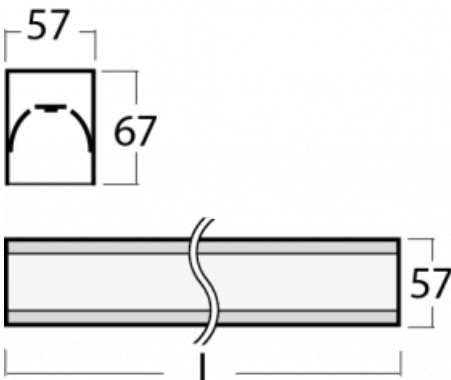

# Lina60-S

04S-200K-20GETD/840, W

EPD®

You will appreciate the L-Click system on the Lina60-S luminaire with a direct light distribution, which effectively saves you both time and money. How? The module simply clicks into the profile, so a lot of work is saved during assembly. This solution also prevents the direct touch of the LED technology and lengthens its operating life. The Lina60-S lighting system can be assembled creating endless lines and a big variety of shapes. In addition to great power output, the luminaire also has a great price. It will find its use in commercial, social and public spaces.

## Technical drawing

Type of installation	Recessed, Surface, Wall mounted, Suspended, 3 circuit track
Light distribution	Direct
Luminaire shape	Linear
Colour of the luminaires	White
Material	Aluminium
Lifetime	L90/B50 50 000 hours
Warranty	5 years
Description of luminaires	Luminaire recessed/surface/wall mounted/suspended/3 circuit track
Dimensions	1122 mm × 57 mm × 67 mm
Weight	2.8 kg
Light source	LED MODUL
Type of optical system	Opal diffuser
Luminous flux*	2130 lm
Colour Temperature	4000 K cool white
Luminous efficacy	128 lm/W
MacAdam Light source	2
Colour rendering index	80
UGR max. X=4H Y=8H, ρ=70,50,20	25.1

**00-00355, K**  
cable 5x0,75 2000mm

**00-00356, K**  
cable 5x0,75 4000mm

**00-00357, K**  
cable 5x0,75 6000mm

**00-00363, K**  
cable 5x1,5 2000mm

**00-00364, K**  
cable 5x1,5 4000mm

**00-00365, K**  
cable 5x1,5 6000mm