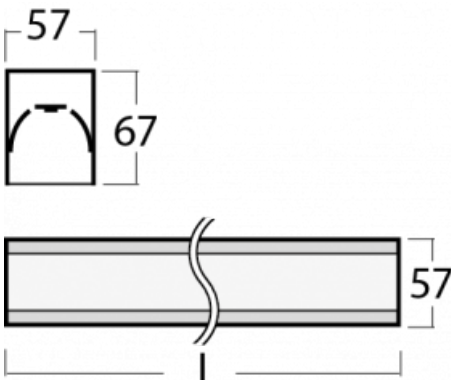

Luminaire

Lina60-S

04S-200K-20GEM3/830, W

EPD®

You will appreciate the L-Click system on the Lina60-S luminaire with a direct light distribution, which effectively saves you both time and money. How? The module simply clicks into the profile, so a lot of work is saved during assembly. This solution also prevents the direct touch of the LED technology and lengthens its operating life. The Lina60-S lighting system can be assembled creating endless lines and a big variety of shapes. In addition to great power output, the luminaire also has a great price. It will find its use in commercial, social and public spaces.

Technical drawing

Type of installation	Recessed, Surface, Wall mounted, Suspended, 3 circuit track
----------------------	-------------------------------------------------------------

Light distribution	Direct
--------------------	--------

Dimensions	1122 mm × 57 mm × 67 mm
------------	-------------------------

Weight	2.98 kg
--------	---------

Light source	LED MODUL
--------------	-----------

Type of optical system	Opal diffuser
------------------------	---------------