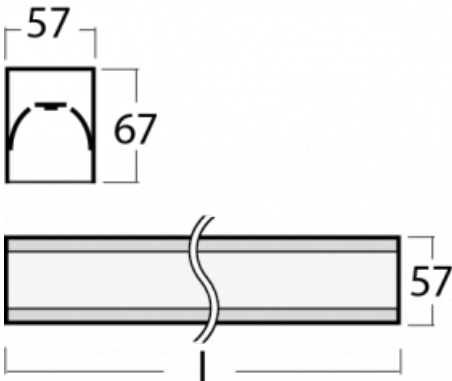

Luminaire

Lina60-S

04S-200K-20GEE/840, S

EPD®

You will appreciate the L-Click system on the Lina60-S luminaire with a direct light distribution, which effectively saves you both time and money. How? The module simply clicks into the profile, so a lot of work is saved during assembly. This solution also prevents the direct touch of the LED technology and lengthens its operating life. The Lina60-S lighting system can be assembled creating endless lines and a big variety of shapes. In addition to great power output, the luminaire also has a great price. It will find its use in commercial, social and public spaces.

Technical drawing

Type of installation	Recessed, Surface, Wall mounted, Suspended, 3 circuit track
Light distribution	Direct
Luminaire shape	Linear
Colour of the luminaires	Silver
Material	Aluminium
Lifetime	L90/B50 50 000 hours
Warranty	60 months
Description of luminaires	Luminaire recessed/surface/wall mounted/suspended/3 circuit track
Dimensions	1122 mm × 57 mm × 67 mm
Weight	2.8 kg
Light source	LED MODUL
Type of optical system	Opal diffuser
Luminous flux	2130 lm ± 10 %
Colour Temperature	4000 K cool white
Luminous efficacy	128 lm/W
MacAdam Light source	2
Colour rendering index	80
UGR max. X=4H Y=8H, ρ=70,50,20	25.1

04-21303, S
pendant profile for track
luminaires; l = 1122mm

04-21307, S
pendant profile for track
luminaires; l = 2242mm