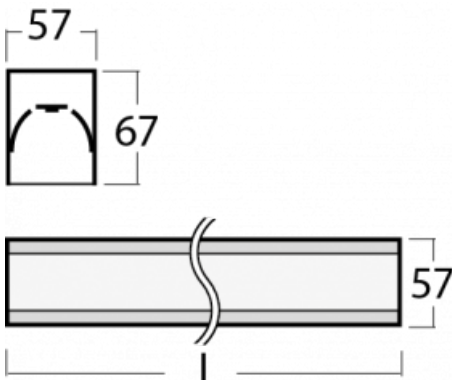

Technical drawing

Type of installation	Recessed, Surface, Wall mounted, Suspended, 3 circuit track

Light distribution	Direct

Luminaire shape	Linear

Colour of the luminaires	Silver

Material	Aluminium

Lifetime	L90/B50 50 000 hours

Warranty	5 years

Description of luminaires	Luminaire recessed/surface/wall mounted/suspended/3 circuit track

Dimensions	1122 mm × 57 mm × 67 mm

Weight	2.8 kg

Light source	LED MODUL

Type of optical system	Opal diffuser

Luminous flux*	2030 lm

Colour Temperature	3000 K warm white

Luminous efficacy	122 lm/W

MacAdam Light source	2

Colour rendering index	80

UGR max. X=4H Y=8H, ρ=70,50,20	24.9