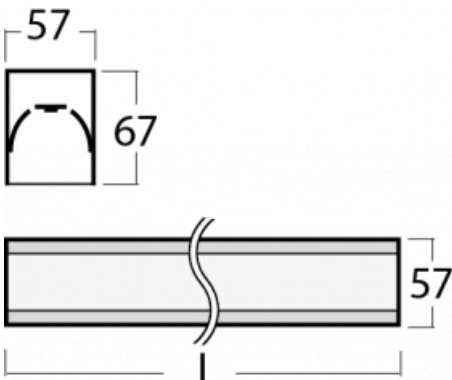

Luminaire

Lina60-S

04S-200K-15GGE/840, S

EPD®

You will appreciate the L-Click system on the Lina60-S luminaire with a direct light distribution, which effectively saves you both time and money. How? The module simply clicks into the profile, so a lot of work is saved during assembly. This solution also prevents the direct touch of the LED technology and lengthens its operating life. The Lina60-S lighting system can be assembled creating endless lines and a big variety of shapes. In addition to great power output, the luminaire also has a great price. It will find its use in commercial, social and public spaces.

Technical drawing

Type of installation	Recessed, Surface, Wall mounted, Suspended, 3 circuit track
----------------------	---

Light distribution	Direct
--------------------	--------

Luminaire shape	Linear
-----------------	--------

Description of luminaires	Luminaire recessed/surface/wall mounted/suspended/3 circuit track
---------------------------	---

Dimensions	842 mm × 57 mm × 67 mm
------------	------------------------

Weight	2.2 kg
--------	--------

04-21303, S
pendant profile for track
luminaires; l = 1122mm

04-21307, S
pendant profile for track
luminaires; l = 2242mm