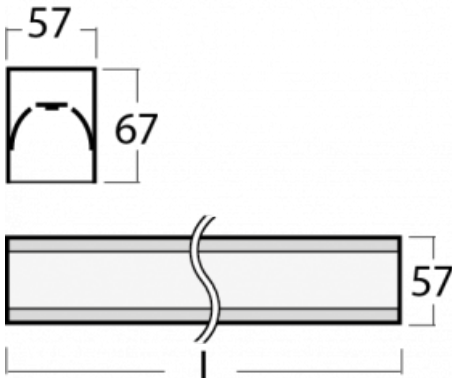

# Lina60-S

04S-200K-15GGD/830, S

**EPD®**

You will appreciate the L-Click system on the Lina60-S luminaire with a direct light distribution, which effectively saves you both time and money. How? The module simply clicks into the profile, so a lot of work is saved during assembly. This solution also prevents the direct touch of the LED technology and lengthens its operating life. The Lina60-S lighting system can be assembled creating endless lines and a big variety of shapes. In addition to great power output, the luminaire also has a great price. It will find its use in commercial, social and public spaces.

**Technical drawing**

Type of installation	Recessed, Surface, Wall mounted, Suspended, 3 circuit track
Light distribution	Direct
Luminaire shape	Linear
Colour of the luminaires	Silver
Material	Aluminium
Lifetime	L90/B50 50 000 hours
Warranty	60 months
Description of luminaires	Luminaire recessed/surface/wall mounted/suspended/3 circuit track
Dimensions	842 mm × 57 mm × 67 mm
Weight	2.3 kg
Light source	LED MODUL
Type of optical system	Opal diffuser
Luminous flux	2330 lm ± 10 %
Colour Temperature	3000 K warm white
Luminous efficacy	125 lm/W
MacAdam Light source	2
Colour rendering index	80
UGR max. X=4H Y=8H, ρ=70,50,20	26.4

**00-00355, K**  
cable 5x0,75 2000mm

**00-00356, K**  
cable 5x0,75 4000mm

**00-00357, K**  
cable 5x0,75 6000mm

**00-00363, K**  
cable 5x1,5 2000mm

**00-00364, K**  
cable 5x1,5 4000mm

**00-00365, K**  
cable 5x1,5 6000mm