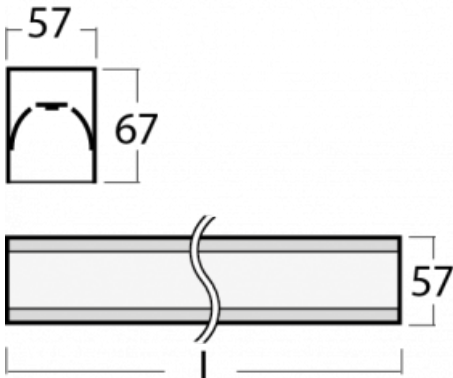

Luminaire

Lina60-S

04S-200K-15GEE/840, S

EPD®

You will appreciate the L-Click system on the Lina60-S luminaire with a direct light distribution, which effectively saves you both time and money. How? The module simply clicks into the profile, so a lot of work is saved during assembly. This solution also prevents the direct touch of the LED technology and lengthens its operating life. The Lina60-S lighting system can be assembled creating endless lines and a big variety of shapes. In addition to great power output, the luminaire also has a great price. It will find its use in commercial, social and public spaces.

Technical drawing

Type of installation	Recessed, Surface, Wall mounted, Suspended, 3 circuit track
----------------------	---

Light distribution	Direct
--------------------	--------

Luminaire shape	Linear
-----------------	--------

Description of luminaires	Luminaire recessed/surface/wall mounted/suspended/3 circuit track
---------------------------	---

Dimensions	842 mm × 57 mm × 67 mm
------------	------------------------

Weight	2.2 kg
--------	--------

04-21303, S
pendant profile for track
luminaires; l = 1122mm

04-21307, S
pendant profile for track
luminaires; l = 2242mm