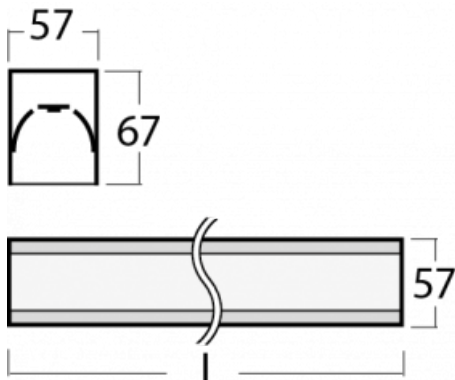

Luminaire

Lina60-S

04S-200K-15GED/840, W

EPD[®]

You will appreciate the L-Click system on the Lina60-S luminaire with a direct light distribution, which effectively saves you both time and money. How? The module simply clicks into the profile, so a lot of work is saved during assembly. This solution also prevents the direct touch of the LED technology and lengthens its operating life. The Lina60-S lighting system can be assembled creating endless lines and a big variety of shapes. In addition to great power output, the luminaire also has a great price. It will find its use in commercial, social and public spaces.

Technical drawing

Type of installation	Recessed, Surface, Wall mounted, Suspended, 3 circuit track
Light distribution	Direct
Luminaire shape	Linear
Colour of the luminaires	White
Material	Aluminium
Lifetime	L90/B50 50 000 hours
Warranty	5 years
Description of luminaires	Luminaire recessed/surface/wall mounted/suspended/3 circuit track
Dimensions	842 mm × 57 mm × 67 mm
Weight	2.3 kg
Light source	LED MODUL
Type of optical system	Opal diffuser
Luminous flux	1600 lm ± 10 %
Colour Temperature	4000 K cool white
Luminous efficacy	144 lm/W
MacAdam Light source	2
Colour rendering index	80
UGR max. X=4H Y=8H, ρ=70,50,20	25.1

00-00357, K
cable 5x0,75 6000mm

00-00363, K
cable 5x1,5 2000mm

00-00364, K
cable 5x1,5 4000mm

00-00365, K
cable 5x1,5 6000mm

00-00366, K
cable 7x0,75 2000mm

00-00367, K
cable 7x0,75 4000mm

00-00368, K
cable 7x0,75 6000mm