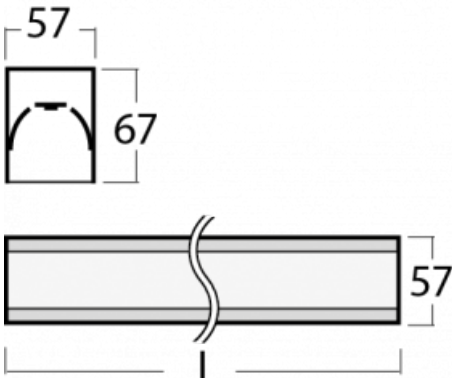

Luminaire

Lina60-S

04S-200K-15GED/840, B

EPD®

You will appreciate the L-Click system on the Lina60-S luminaire with a direct light distribution, which effectively saves you both time and money. How? The module simply clicks into the profile, so a lot of work is saved during assembly. This solution also prevents the direct touch of the LED technology and lengthens its operating life. The Lina60-S lighting system can be assembled creating endless lines and a big variety of shapes. In addition to great power output, the luminaire also has a great price. It will find its use in commercial, social and public spaces.

Technical drawing

Type of installation	Recessed, Surface, Wall mounted, Suspended, 3 circuit track
Light distribution	Direct
Luminaire shape	Linear
Colour of the luminaires	Black
Material	Aluminium
Lifetime	L90/B50 50 000 hours
Warranty	60 months
Description of luminaires	Luminaire recessed/surface/wall mounted/suspended/3 circuit track
Dimensions	842 mm × 57 mm × 67 mm
Weight	2.3 kg
Light source	LED MODUL
Type of optical system	Opal diffuser
Luminous flux	1600 lm ± 10 %
Colour Temperature	4000 K cool white
Luminous efficacy	144 lm/W
MacAdam Light source	2
Colour rendering index	80
UGR max. X=4H Y=8H, ρ=70,50,20	25.1

Curve

Luminaire power input 11.1 W ± 10 %

Connection of the luminaires DALI dimmable

Electrical voltage 220-240V

Frequency 50/60Hz

⊕ CE IP 40

Downloads

Installation instructions

00-00357, K
cable 5x0,75 6000mm

00-00363, K
cable 5x1,5 2000mm

00-00364, K
cable 5x1,5 4000mm

00-00365, K
cable 5x1,5 6000mm

00-00366, K
cable 7x0,75 2000mm

00-00367, K
cable 7x0,75 4000mm

00-00368, K
cable 7x0,75 6000mm