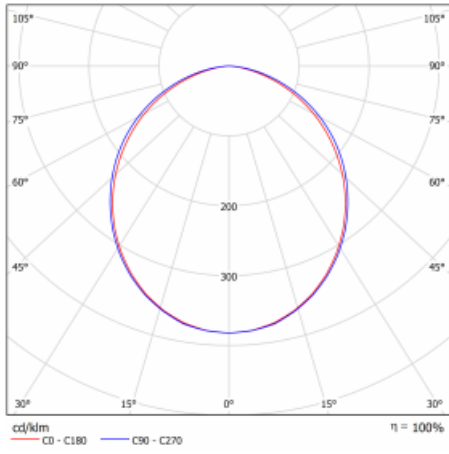

Curve

Luminaire power input 11.1 W ± 10 %

Connection of the luminaires DALI dimmable

Electrical voltage 220-240V

Frequency 50/60Hz

⊕ CE IP 40