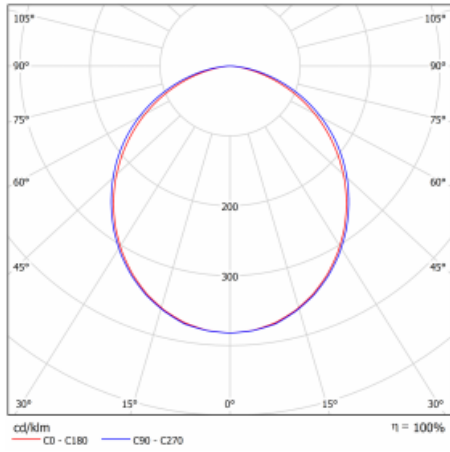

Curve

Luminaire power input 11.1 W ± 10 %

Connection of the luminaires DALI dimmable

Electrical voltage 220-240V

Frequency 50/60Hz

⊕ CE IP 40