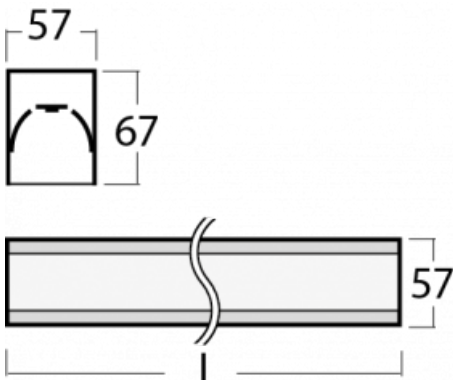

Luminaire

Lina60-S

04S-200K-15GED/830, S

EPD®

You will appreciate the L-Click system on the Lina60-S luminaire with a direct light distribution, which effectively saves you both time and money. How? The module simply clicks into the profile, so a lot of work is saved during assembly. This solution also prevents the direct touch of the LED technology and lengthens its operating life. The Lina60-S lighting system can be assembled creating endless lines and a big variety of shapes. In addition to great power output, the luminaire also has a great price. It will find its use in commercial, social and public spaces.

Technical drawing

Type of installation	Recessed, Surface, Wall mounted, Suspended, 3 circuit track
----------------------	---

Light distribution	Direct
--------------------	--------

Luminaire shape	Linear
-----------------	--------

Description of luminaires	Luminaire recessed/surface/wall mounted/suspended/3 circuit track
---------------------------	---

Dimensions	842 mm × 57 mm × 67 mm
------------	------------------------

Weight	1.9 kg
--------	--------