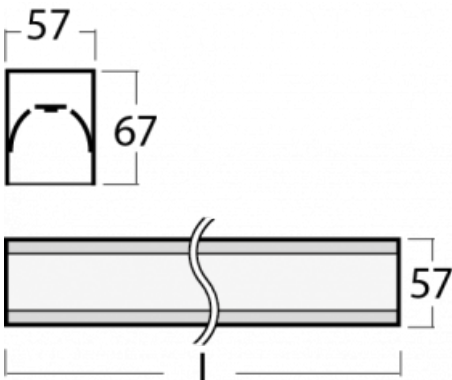

Luminaire

Lina60-S

04S-200K-10GGE/830, S

EPD®

You will appreciate the L-Click system on the Lina60-S luminaire with a direct light distribution, which effectively saves you both time and money. How? The module simply clicks into the profile, so a lot of work is saved during assembly. This solution also prevents the direct touch of the LED technology and lengthens its operating life. The Lina60-S lighting system can be assembled creating endless lines and a big variety of shapes. In addition to great power output, the luminaire also has a great price. It will find its use in commercial, social and public spaces.

Technical drawing

Type of installation	Recessed, Surface, Wall mounted, Suspended, 3 circuit track
Light distribution	Direct
Luminaire shape	Linear
Colour of the luminaires	Silver
Material	Aluminium
Lifetime	L90/B50 50 000 hours
Warranty	60 months
Description of luminaires	Luminaire recessed/surface/wall mounted/suspended/3 circuit track
Dimensions	561 mm × 57 mm × 67 mm
Weight	1.66 kg
Light source	LED MODUL
Type of optical system	Opal diffuser
Luminous flux	1550 lm ± 10 %
Colour Temperature	3000 K warm white
Luminous efficacy	125 lm/W
MacAdam Light source	2
Colour rendering index	80
UGR max. X=4H Y=8H, ρ=70,50,20	26.4

04-21303, S
pendant profile for track
luminaires; l = 1122mm

04-21307, S
pendant profile for track
luminaires; l = 2242mm