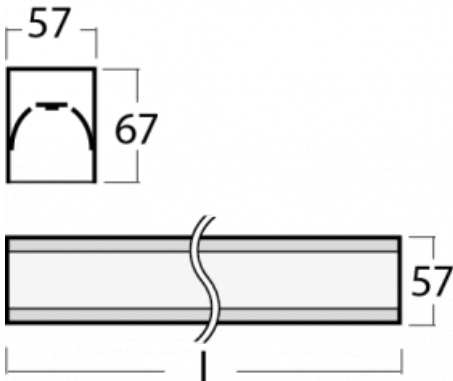

# Lina60-S

04S-200K-10GGE/830, S

EPD®

You will appreciate the L-Click system on the Lina60-S luminaire with a direct light distribution, which effectively saves you both time and money. How? The module simply clicks into the profile, so a lot of work is saved during assembly. This solution also prevents the direct touch of the LED technology and lengthens its operating life. The Lina60-S lighting system can be assembled creating endless lines and a big variety of shapes. In addition to great power output, the luminaire also has a great price. It will find its use in commercial, social and public spaces.

## Technical drawing

Type of installation	Recessed, Surface, Wall mounted, Suspended, 3 circuit track
----------------------	---

Light distribution	Direct
--------------------	--------

Luminaire shape	Linear
-----------------	--------

Description of luminaires	Luminaire recessed/surface/wall mounted/suspended/3 circuit track
---------------------------	---

Dimensions	561 mm × 57 mm × 67 mm
------------	------------------------

Weight	1.66 kg
--------	---------